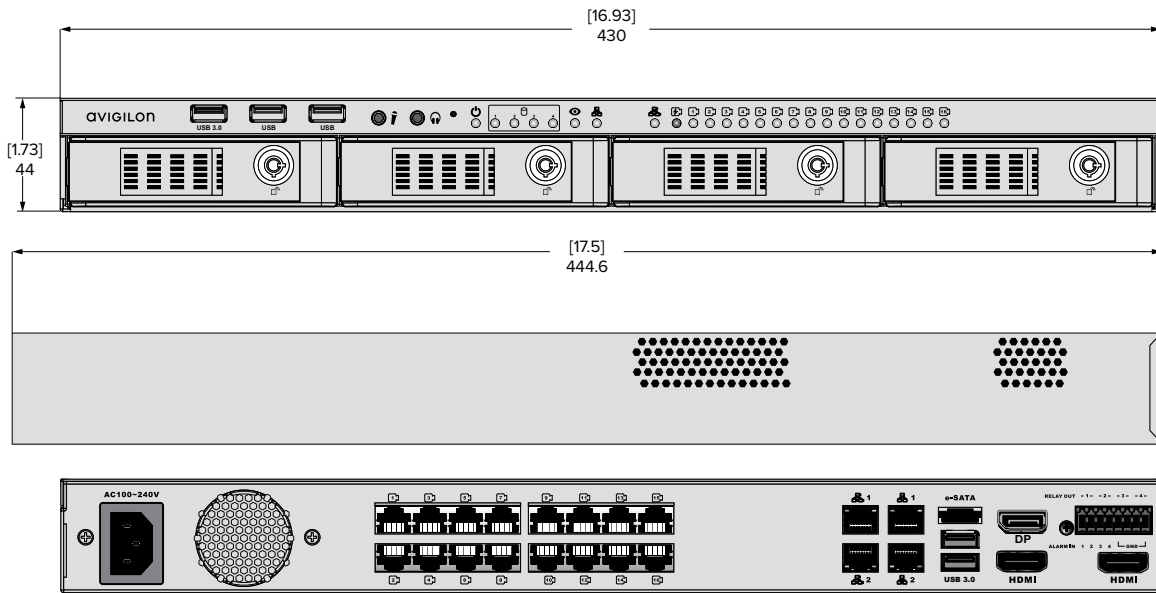

HD Video Appliance Pro — 16 Port (VMA-AS2-16P)