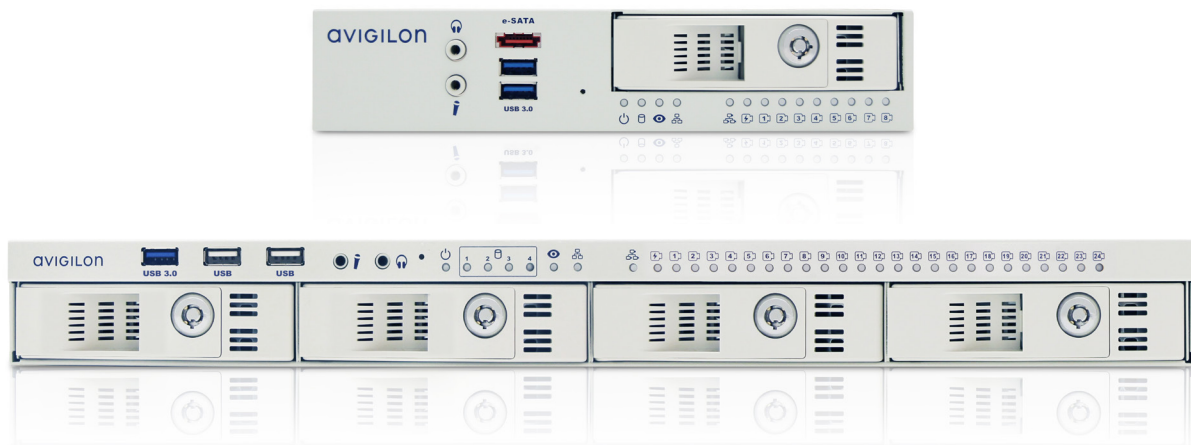

# HD Video Appliance Line

The new generation of Avigilon High Definition Video Appliances provide an all-in-one security solution with improved performance and higher capacity that help reduce installation time and overall complexity of the surveillance system. The HD Video Appliance line integrates our ACC™ video management software with a high-powered PoE switch and a client workstation to provide a cost effective recording and video management solution that is capable of supporting multi-megapixel IP cameras, up to our industry-leading 7K (30 megapixel) HD Pro camera line.

HD Video Appliances can be easily added to an existing Avigilon video surveillance system, or as a standalone system for small to medium-scale surveillance deployments.

The compact and powerful 8-port model is an ideal turnkey solution for small video surveillance deployments, while the 16 and 24 port Pro models are suitable for larger installations requiring advanced functionality such as RAID protection, larger storage, increased camera support, and superior overall performance.

## KEY FEATURES

- Preloaded and configured with ACC Video Management Software
- High performance of up to 400 Mbps of total throughput – simultaneous recording, playback, and live streaming
- Up to 24TB of effective recording capacity in a 1U rack mount chassis
- Front-accessible video storage hard drives streamline maintenance
- Digital alarm inputs and outputs for integration with external systems
- Solid State Drive OS volume ensures high speed operation and extended life
- Embedded managed switch with high powered PoE+ outputs provide up to 15 Watts per port on all ports
- Includes high-performance RAID 5 technology that protects and enables access to the failed drives data, even while the drive is being replaced and rebuilt\*
- Protected by a three-year warranty from Avigilon