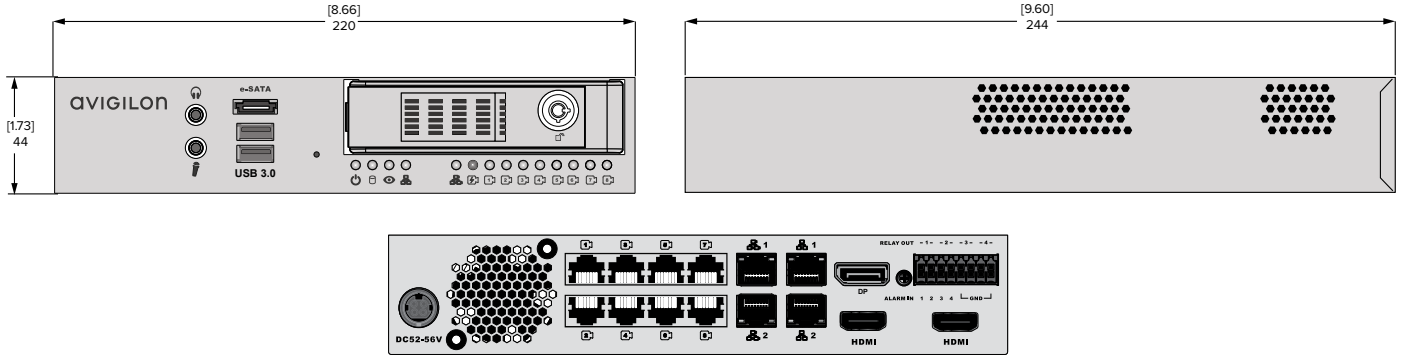

Outline Dimensions

[X.X]	INCHES
X	MM

HD Video Appliance — 8 Port (VMA-AS2-8P)